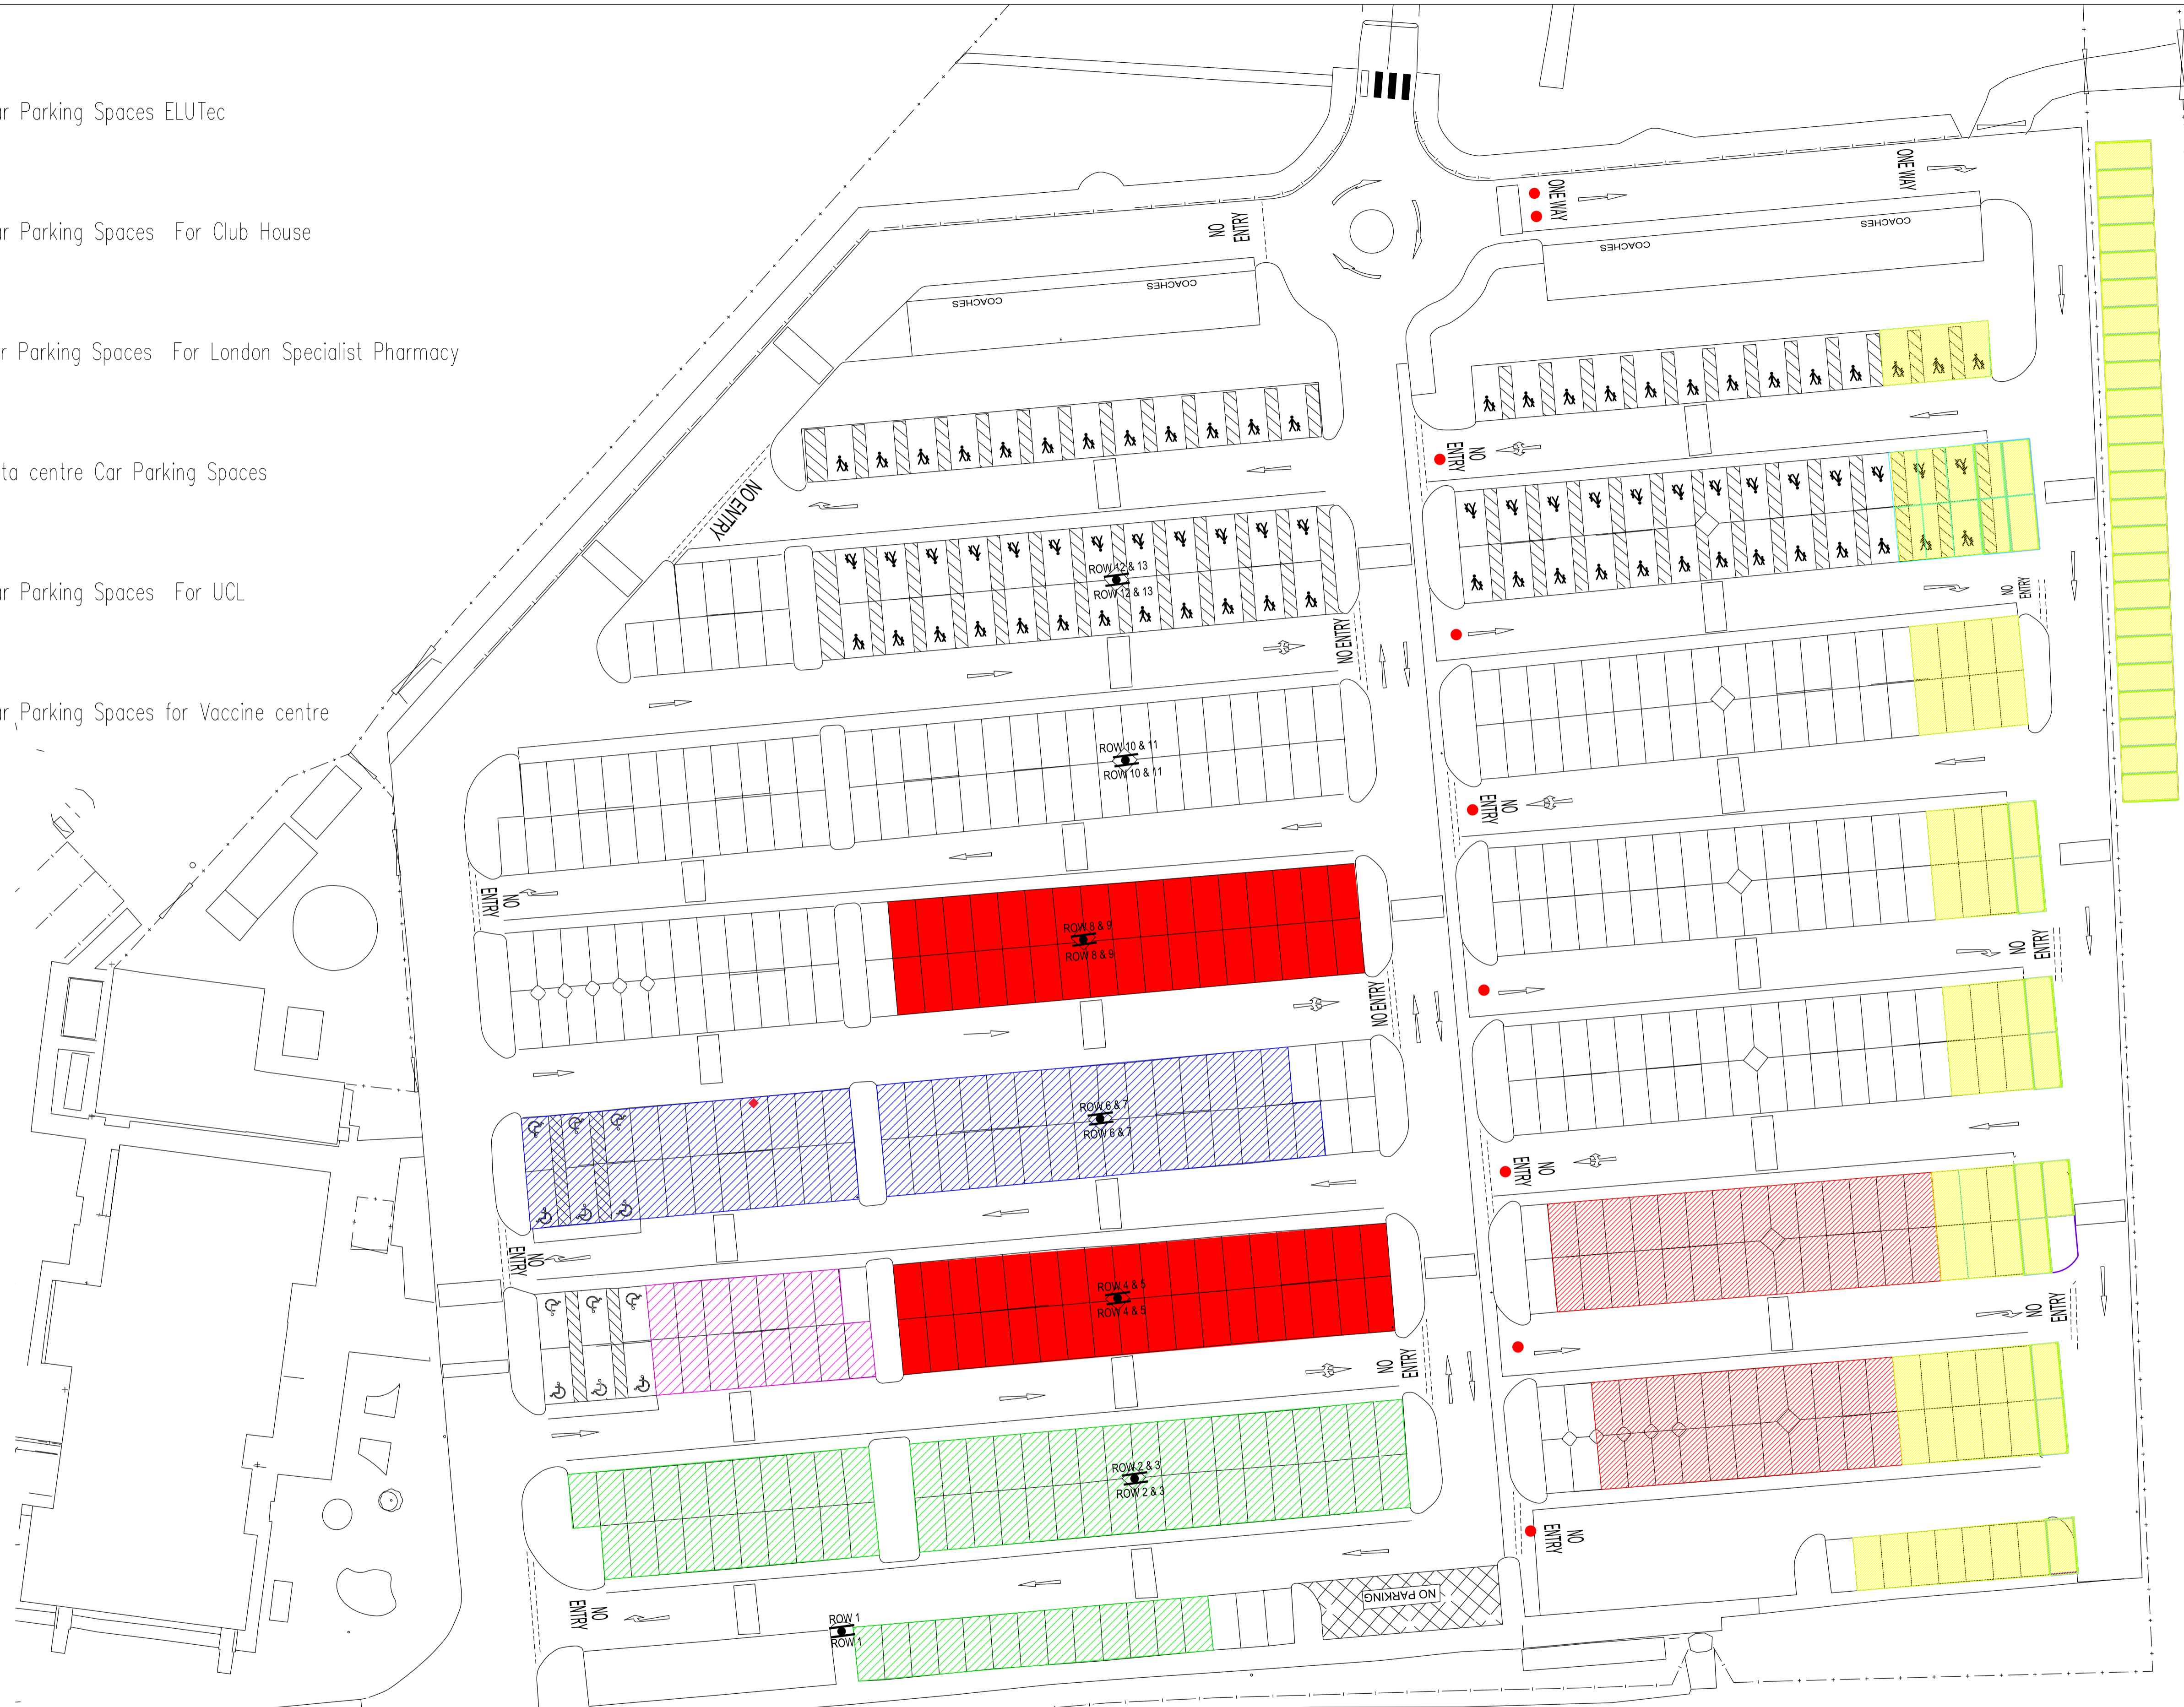

- 70 Car Parking Spaces ELUTec
- 53 Car Parking Spaces For Club House
- 15 Car Parking Spaces For London Specialist Pharmacy
- 91 Data centre Car Parking Spaces
- 50 Car Parking Spaces For UCL
- 70 Car Parking Spaces for Vaccine centre

Title CAR PARKING VACCINE CENTRE		
Drawn By I. MUSTAFA	Date 4/2/2021	Scale Not To Scale
Last Up Date	Revision E	Paper Size A1
Cad Ref		DWG No 00003 029788

Revision Up Date Information	Date	Customer Authorisation	Notes.	Related Drawing Numbers
A ISSUED FOR INFORMATION	22/12/2020			
E DATA CENTRE CAR PARK No.S ADDED, ROW No.S ADDED, VACCINE CAR PARK SPACES ADDED	4/2/2021	Signed		
		Print		

This drawing is private and confidential and is the property of londoneast-uk. It must not be copied or lent without consent and must be returned with tender and on completion of order to londoneast-uk