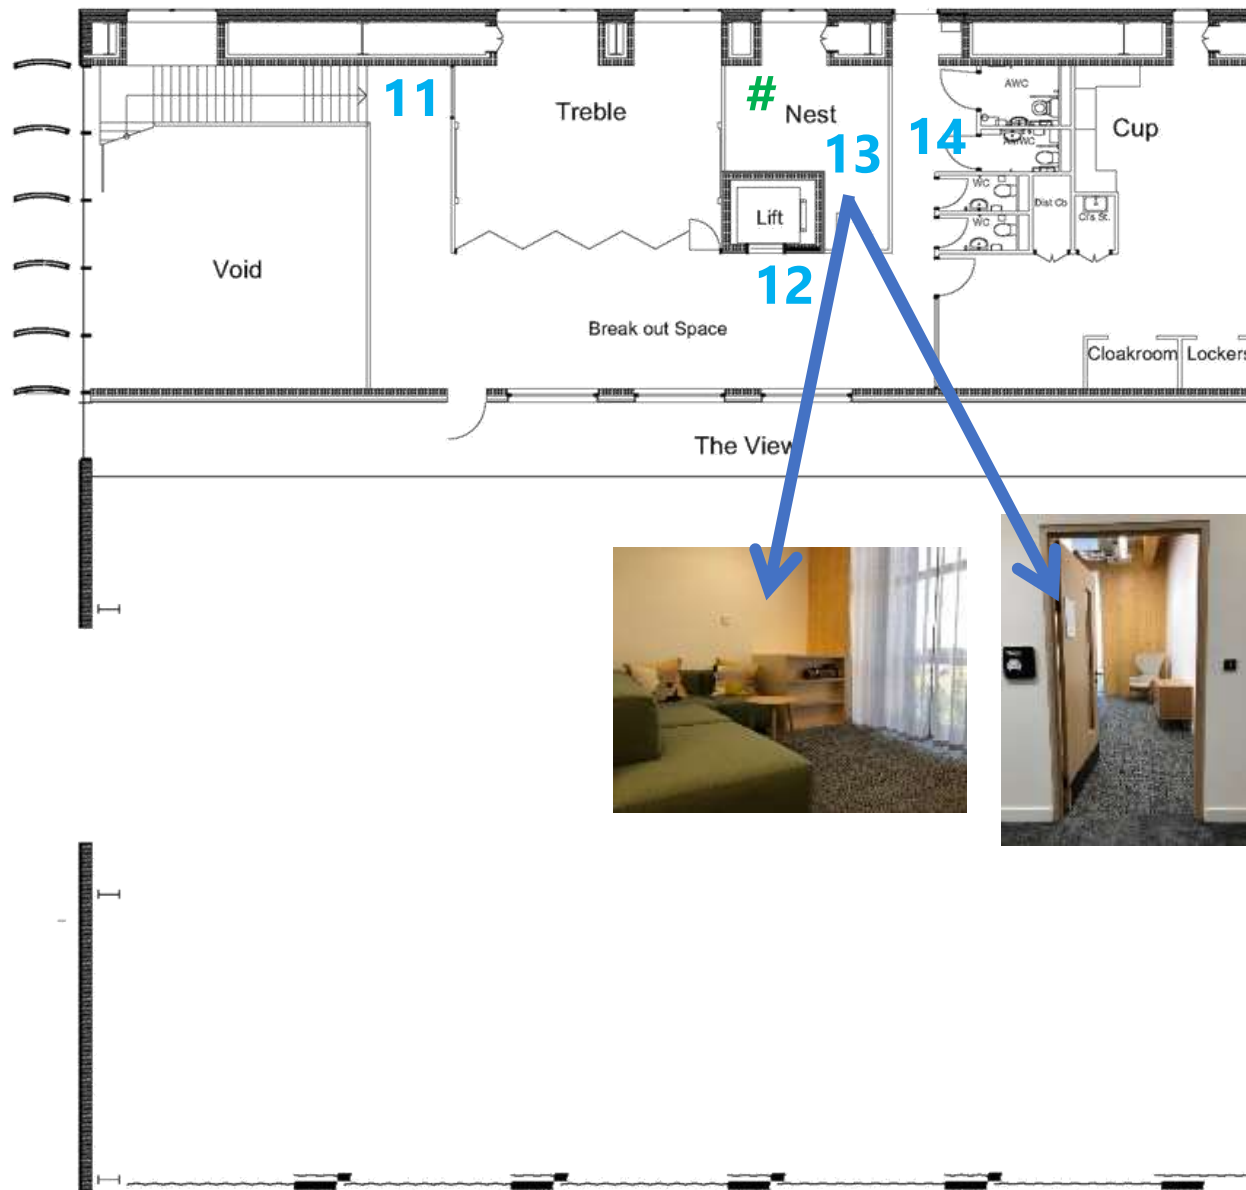

- Notes:
1. Entrance to PEARL Space
 2. The Rise
 3. Stairs to upstairs quiet space and toilets
 4. Bass area (designated quiet zone)
 5. Lift to first floor
 6. Disabled toilets
 7. Toilets
 8. Emergency exit
 9. Supermarket experience
 10. Main area with seating and information
- # quiet zone
- * intense multisensory input

UCL PEARL - GROUND FLOOR

Notes:

- 11. Stairs from ground floor
- 12. Lift from ground floor
- 13. Nest (designated quiet space)
- 14. First floor toilets

quiet zone

* intense multisensory input

UCL PEARL - FIRST FLOOR