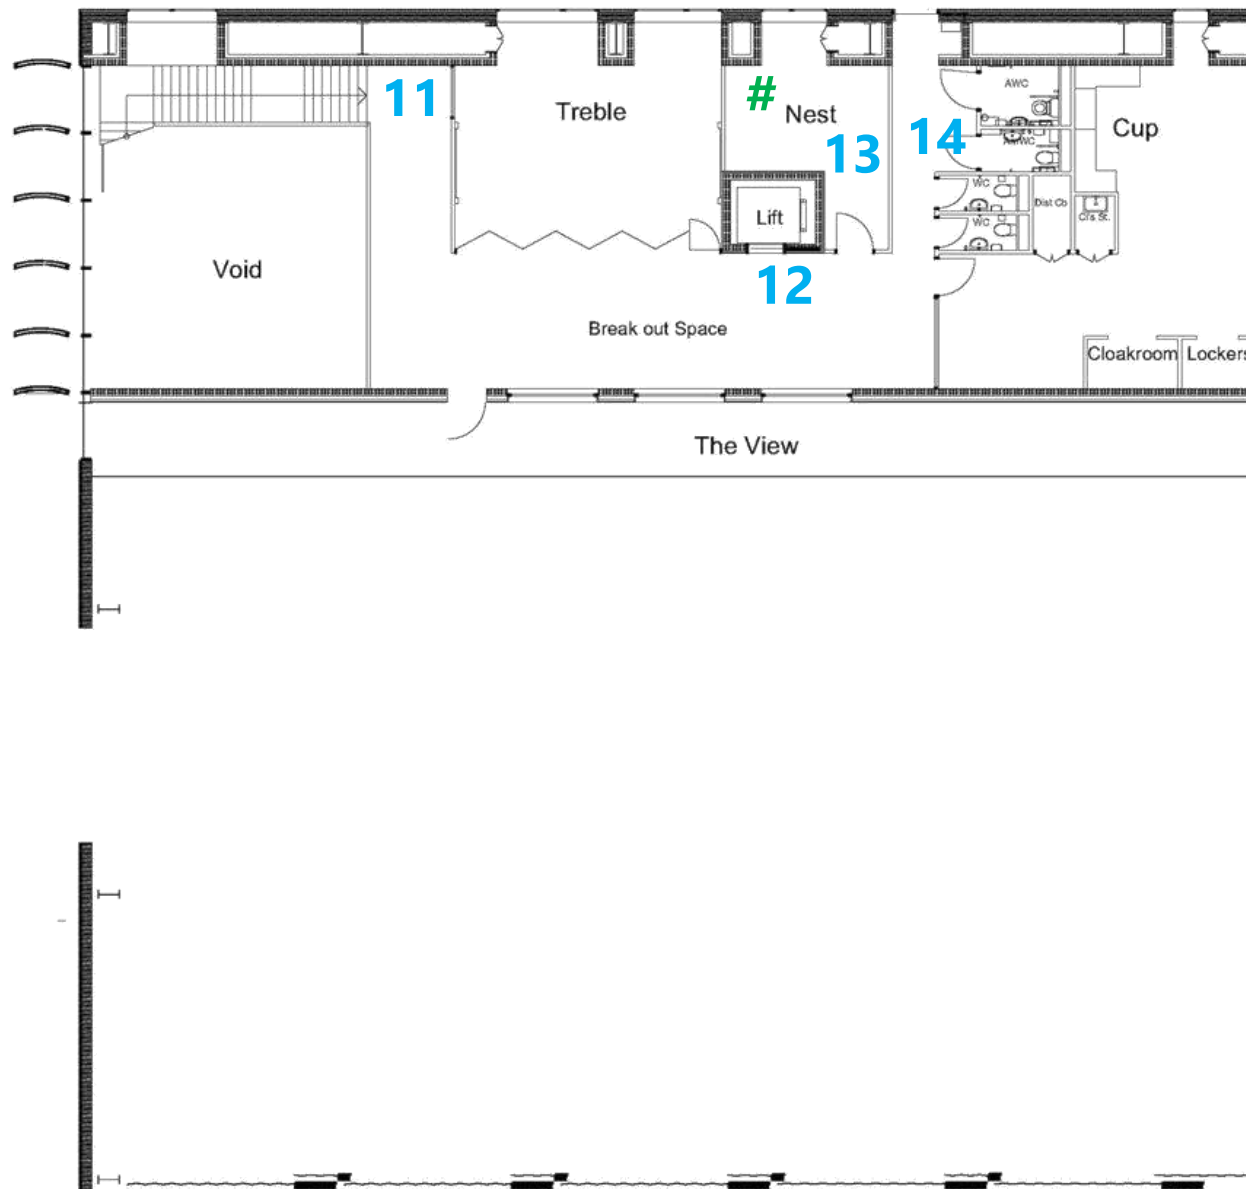

- Notes:
1. Entrance to PEARL Space
  2. The Rise
  3. Stairs to upstairs quiet space and toilets
  4. Bass area (designated quiet zone)
  5. Lift to first floor
  6. Disabled toilets
  7. Toilets
  8. Emergency exit
  9. Supermarket experience
  10. Main area with seating and information
- # quiet zone
- \* intense multisensory input

Notes:

- 11. Stairs from ground floor
- 12. Lift from ground floor
- 13. Nest (designated quiet space)
- 14. First floor toilets

# quiet zone

\* intense multisensory input

UCL PEARL - FIRST FLOOR